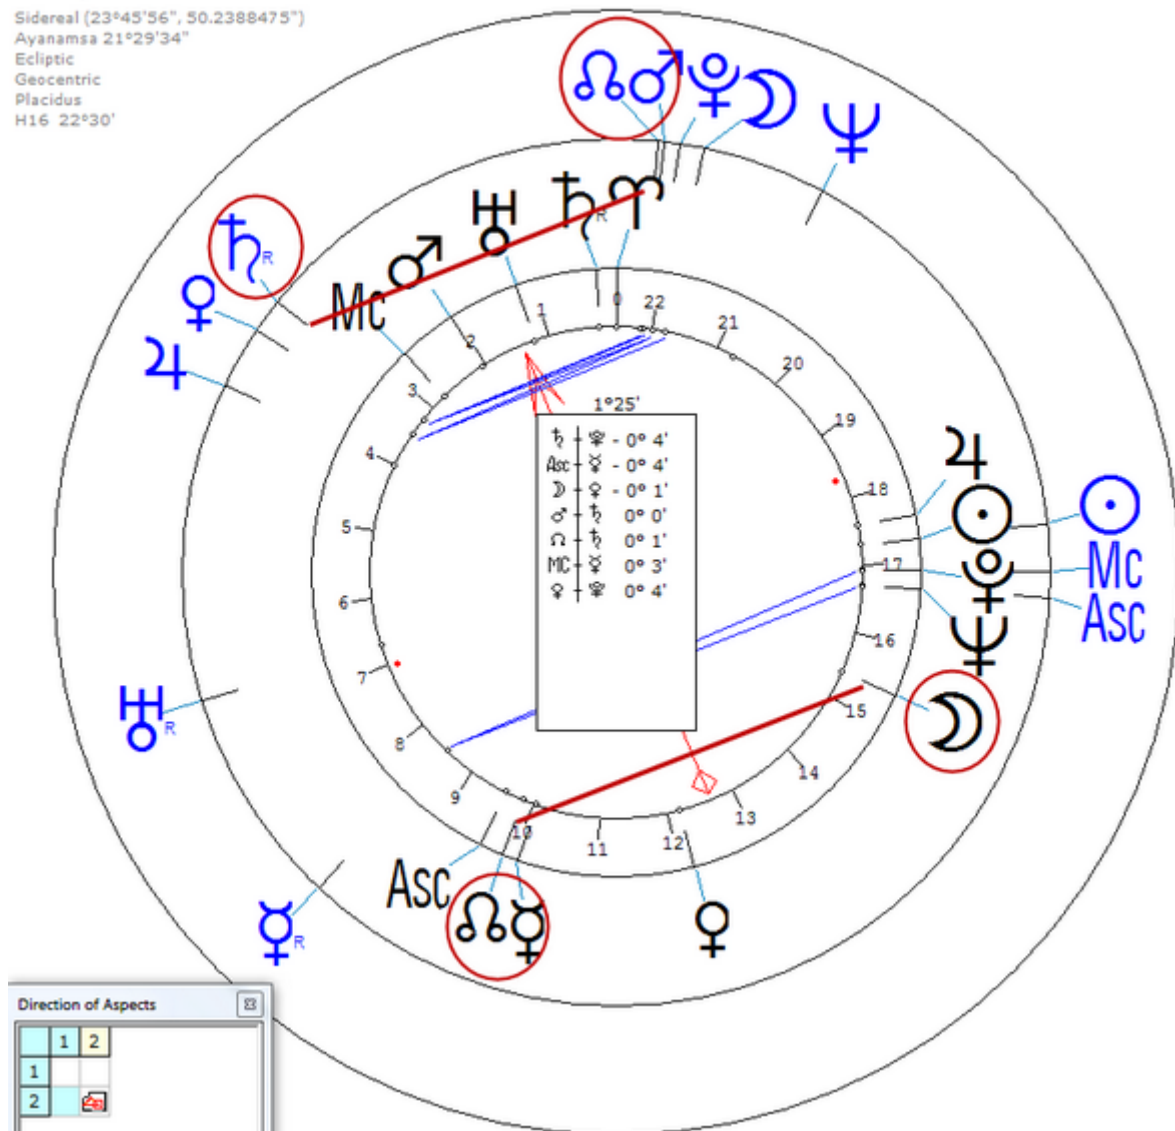

Boulanger, Georges Ernest

29 April 1837 at 08:15 (= 08:15 AM)Rennes, France, 48n05, 1w41
French military man.

<https://www.astro.com/astro-databank/Boulanger,_Georges_Ernest>

Committed suicide on his mistress' grave on 9/30/1891, Brussels.

Solar Return (Harmonic 16)

Solar $\♁/\♃ = \mathcal{D}_n/\mathcal{R}_n$

Solar $\♃/\mathcal{R}_n = \mathcal{D}_n = \mathcal{R}_n$

Boulanger, Georges Ernest
29 April 1837 Sat 8:15 (GMT-0:06:44) 48n05 1w41
Rennes, France
Sidereal (23°45'56", 50.2388475")
Ayanamsa 21°29'34"
Ecliptic
Geocentric
Placidus
H16 22°30'